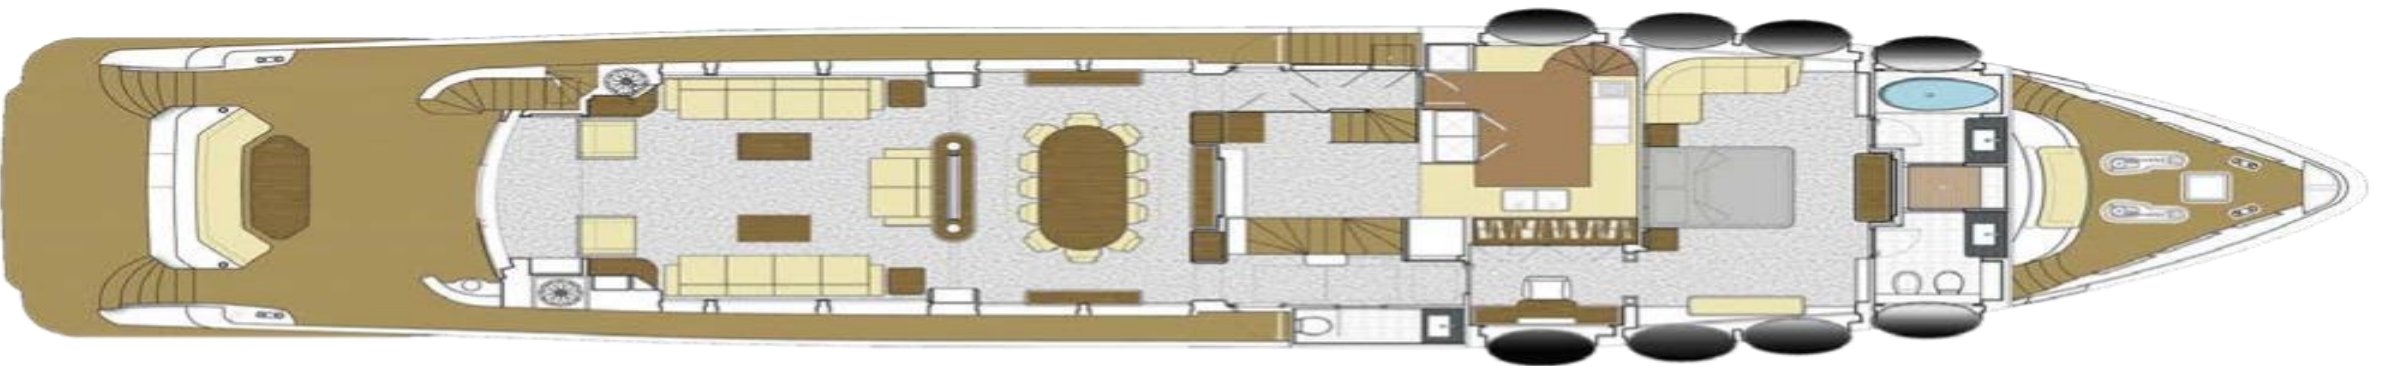

BEAM: 22 FT 5 IN (6.84 M)

ENGINES: 2 x CATERPILLAR C32 RATED 1,925HP, 2,300 RPM

LOCATION: GULF AREA

PRICE: €3,950,000

Sailing Plus

MEGAYACHTS

Yachting Services since 1982

Sailing Plus