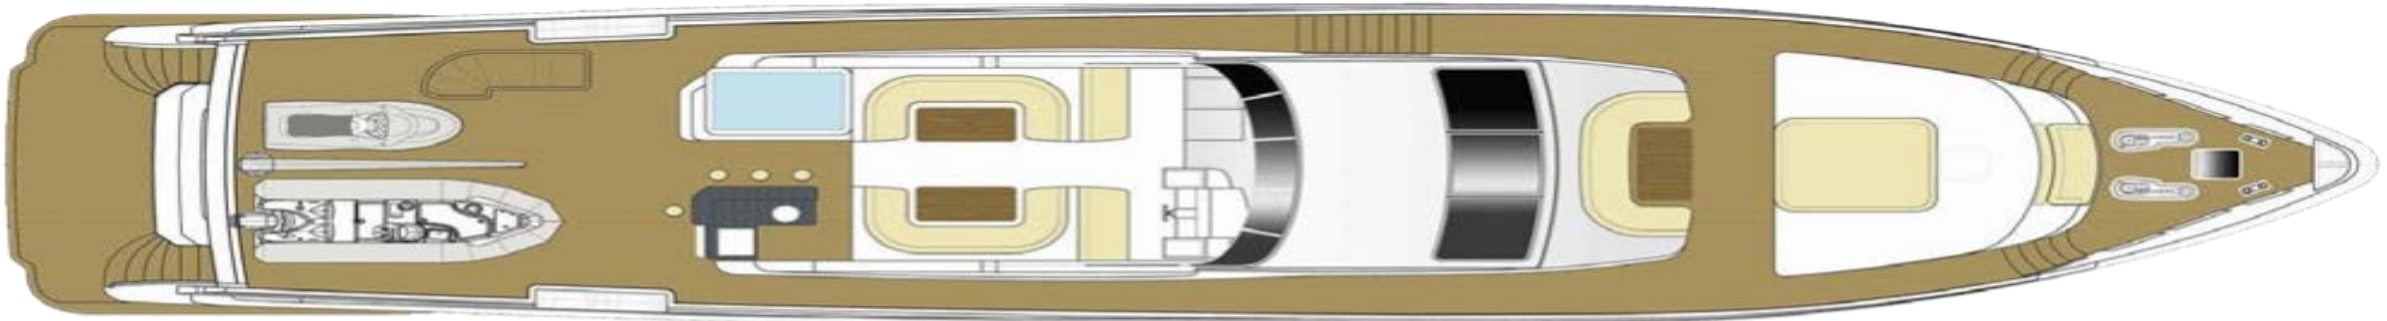

BEAM: 22 FT 5 IN (6.84 M)

ENGINES: 2 x CATERPILLAR C32 RATED 1,925HP, 2,300 RPM

LOCATION: GULF AREA

PRICE: €3,950,000

Sailing Plus

MEGAYACHTS

Yachting Services since 1982

Sailing Plus