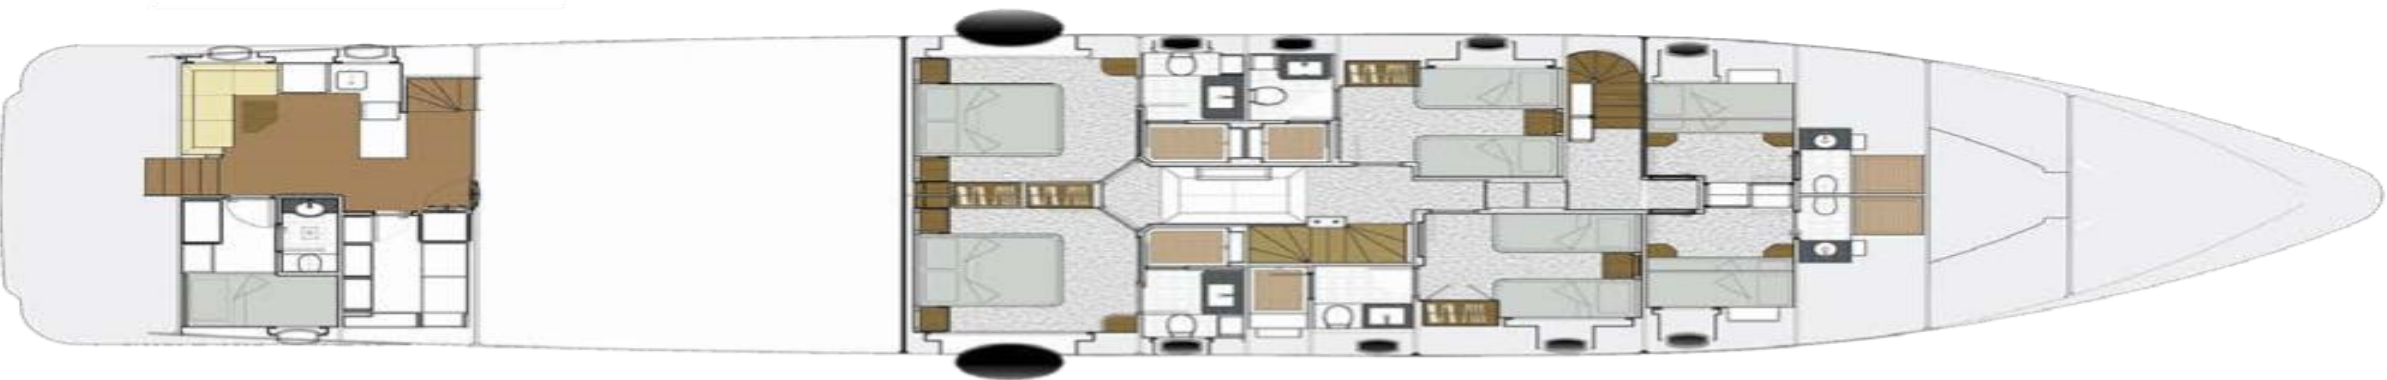

BEAM: 22 FT 5 IN (6.84 M)

ENGINES: 2 x CATERPILLAR C32 RATED 1,925HP, 2,300 RPM

LOCATION: GULF AREA

PRICE: €3,950,000

Sailing Plus

MEGAYACHTS

Yachting Services since 1982

Sailing Plus