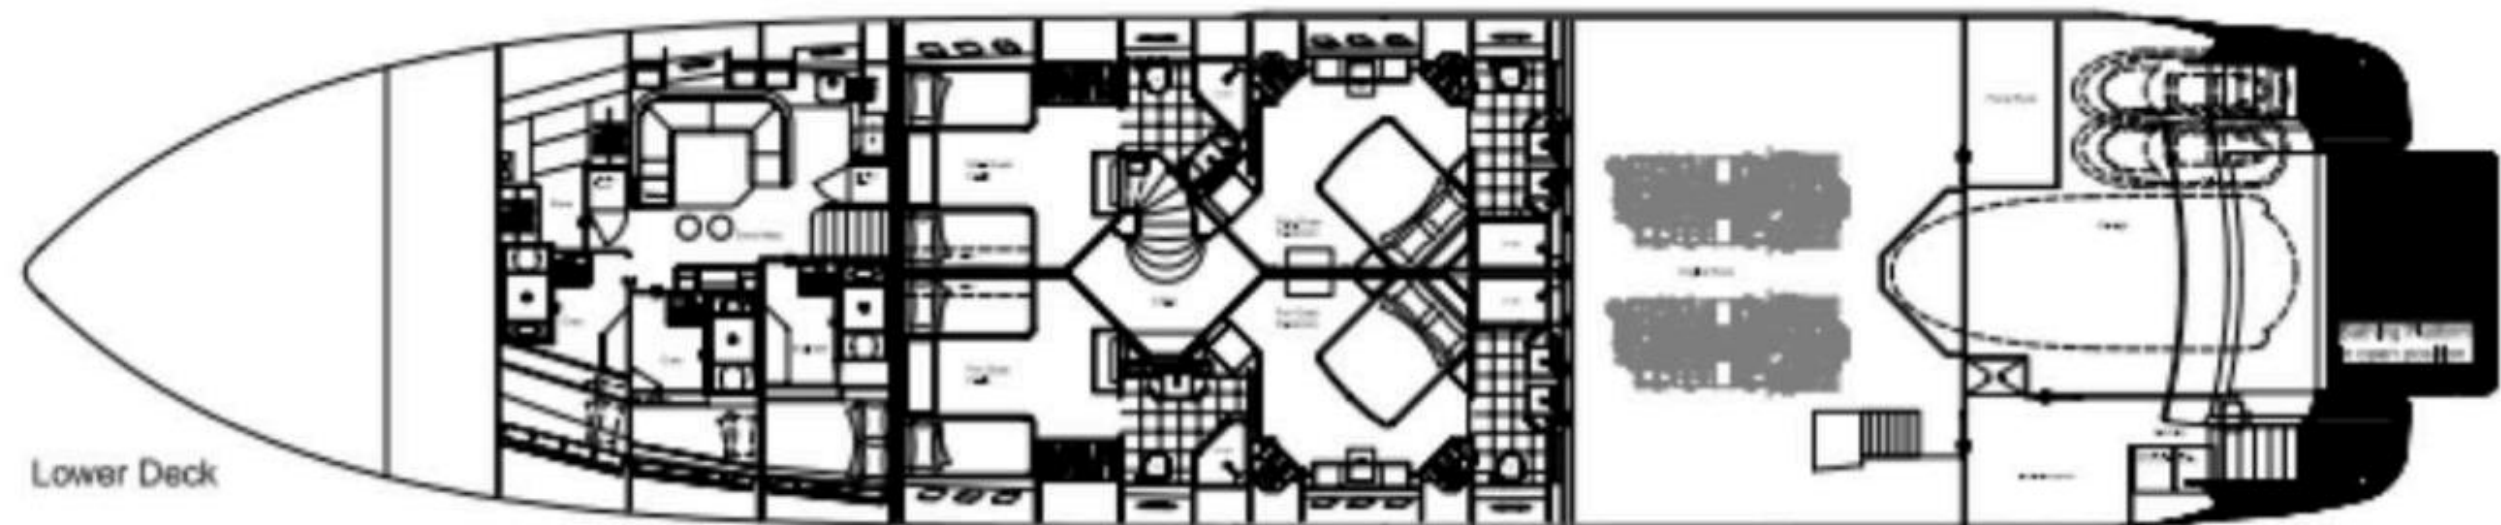

Sailing Plus

MEGAYACHTS

SPM

Sunseeker 37

Upper Deck

Profile

Main Deck

Lower Deck

Accommodation

2007 SUNSEEKER 37M

5 Cabins

12 Guests

5 Heads

2 Day Heads

The 2007 Sunseeker 37M is a masterpiece of maritime luxury, blending sophisticated design with unparalleled comfort. Boasting five elegantly appointed cabins, this yacht offers accommodation for up to 12 guests, ensuring a perfect balance between lavish living spaces and privacy. With five heads & two day-heads, convenience is paramount, catering to the needs of every passenger aboard. Additionally, the yacht is well-equipped to host a dedicated crew, with four crew cabins and eight crew berths, allowing for exceptional service and an immaculate sailing experience. The Sunseeker 37M is designed not just for leisure but as a sanctuary on the sea, making every voyage unforgettable.

Guest Cabin Specifications

◆ Master Cabin

Double berth

Coffee table and chairs

TV

Vanity Area + chair

Walk in wardrobe

HEAD