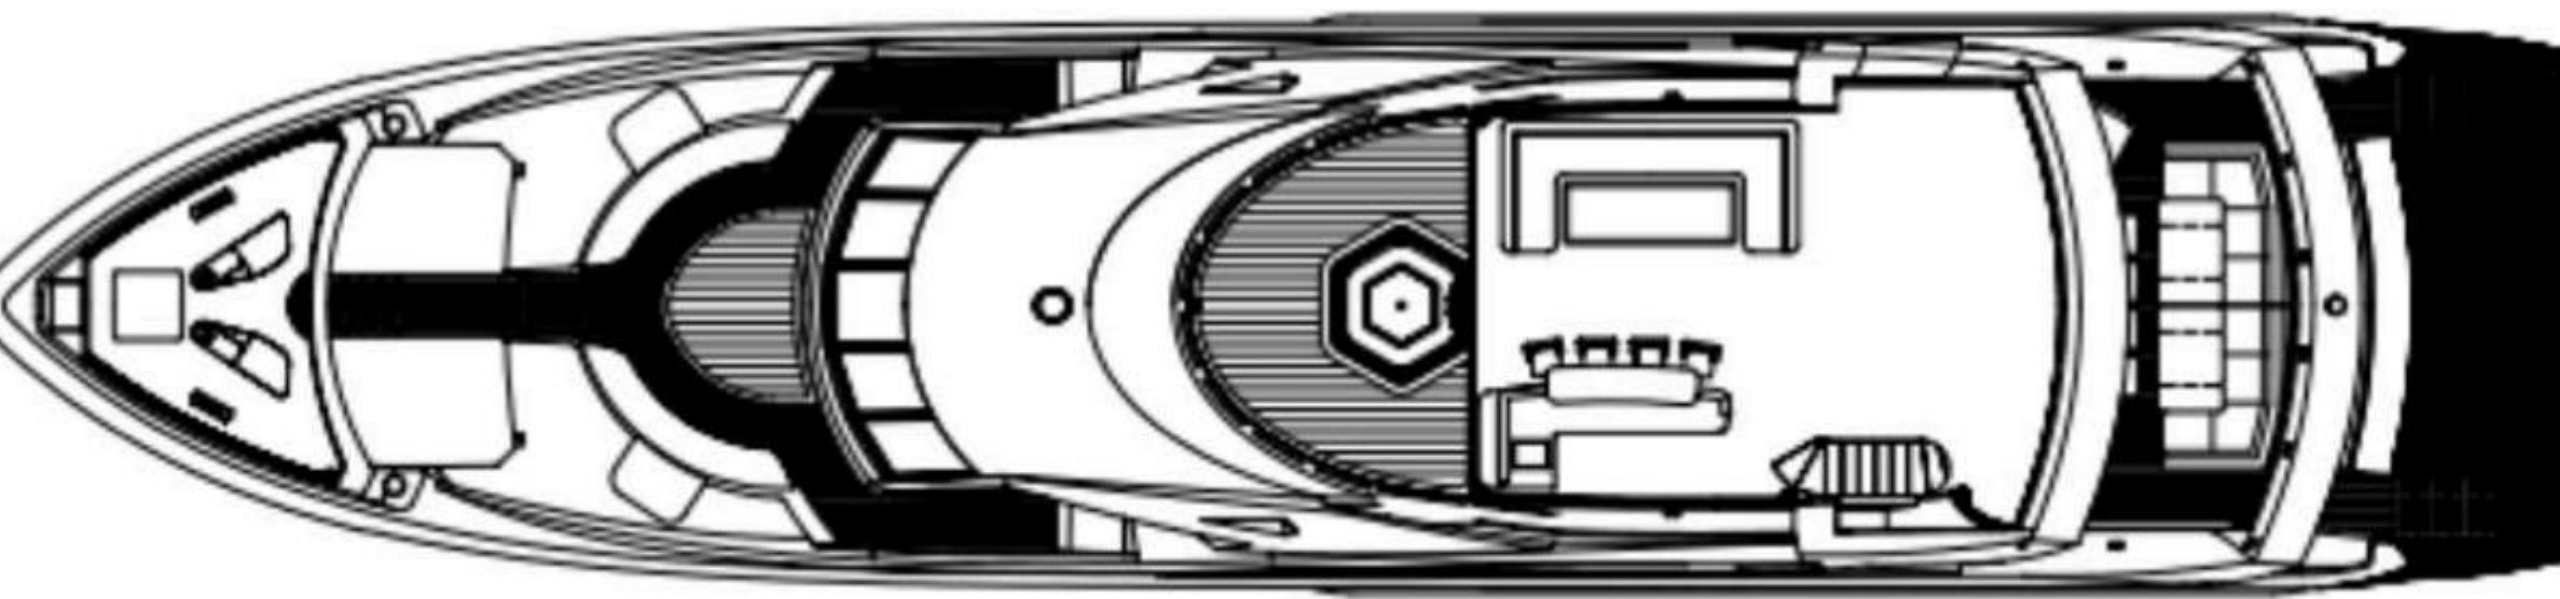

Sailing Plus

MEGAYACHTS

SPM

Sunseeker 37

Upper Deck

Profile

Main Deck

Lower Deck

Accommodation

2007 SUNSEEKER 37M

5 Cabins

12 Guests

5 Heads

2 Day Heads

The 2007 Sunseeker 37M is a masterpiece of maritime luxury, blending sophisticated design with unparalleled comfort. Boasting five elegantly appointed cabins, this yacht offers accommodation for up to 12 guests, ensuring a perfect balance between lavish living spaces and privacy. With five heads & two day-heads, convenience is paramount, catering to the needs of every passenger aboard. Additionally, the yacht is well-equipped to host a dedicated crew, with four crew cabins and eight crew berths, allowing for exceptional service and an immaculate sailing experience. The Sunseeker 37M is designed not just for leisure but as a sanctuary on the sea, making every voyage unforgettable.