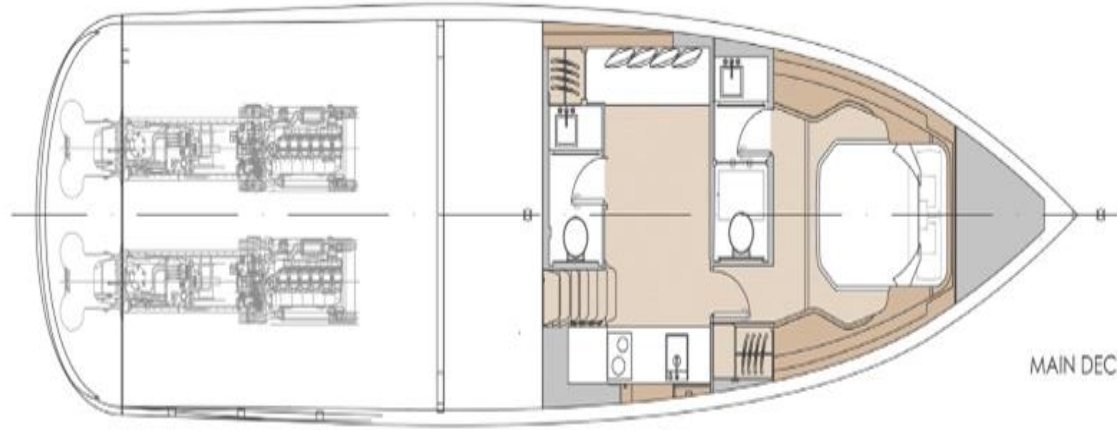

SENTINA

VESPRO

MAIN DECK