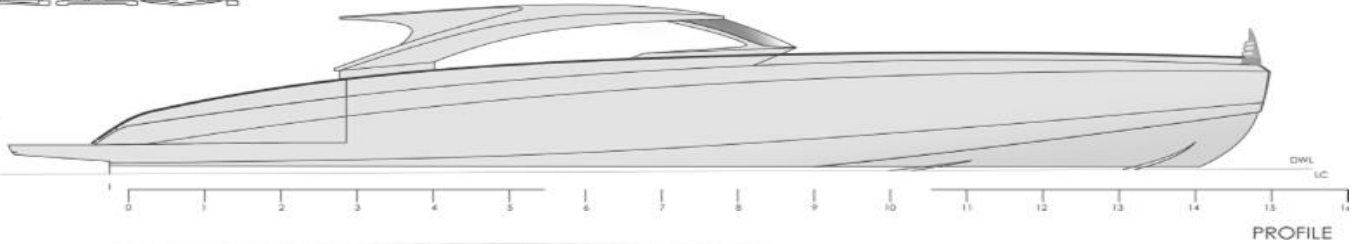

BEAM: 4.60M

MAX SPEED: 56 KNOTS

FUEL CAPACITY: 3 200L

ENGINES: 2xMAN 8V 1200 HP

DELIVERY TIME: MAY 2023

SENTINA

PROFILE

MAIN DECK

MAIN DECK

VESPRO

MAIN DECK

MAIN DECK

Sailing Plus

MEGAYACHTS

Yachting Services since 1982

Sailing Plus