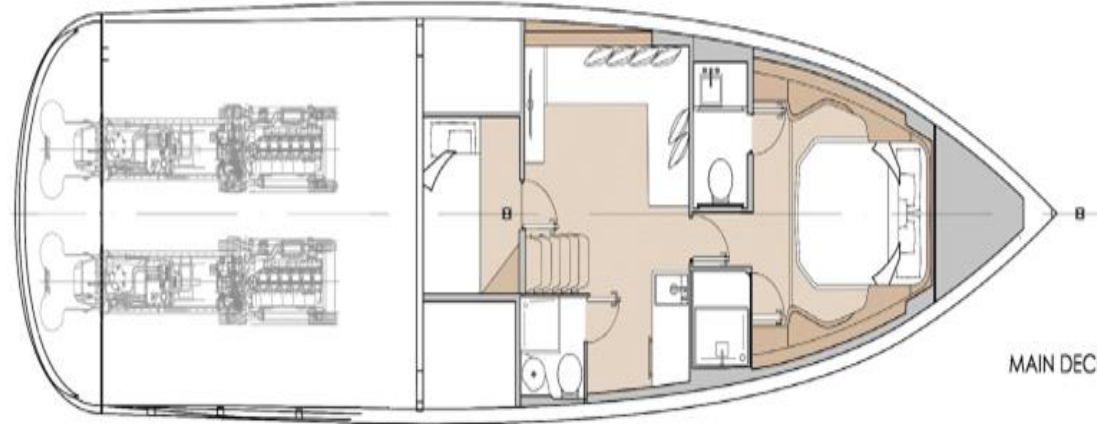

SENTINA

VESPRO

MAIN DECK