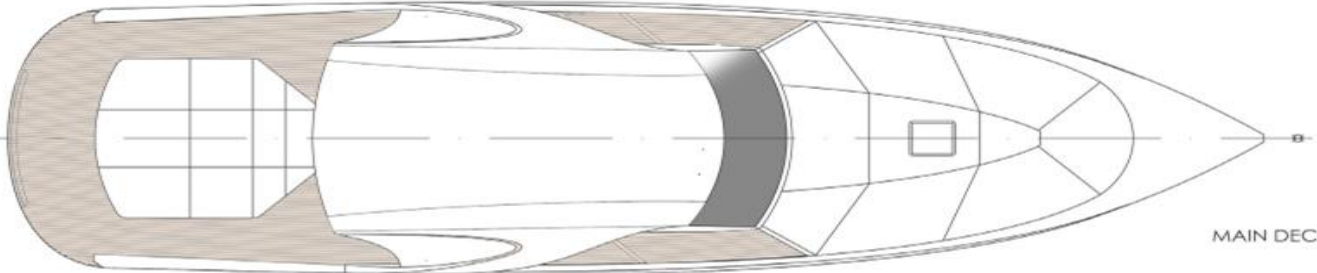

BEAM: 4.60M

MAX SPEED: 56 KNOTS

FUEL CAPACITY: 3 200L

ENGINES: 2xMAN 8V 1200 HP

DELIVERY TIME: MAY 2023

SENTINA

PROFILE

MAIN DECK

MAIN DECK

VESPRO

MAIN DECK

MAIN DECK

Sailing Plus

MEGAYACHTS

Yachting Services since 1982

Sailing Plus