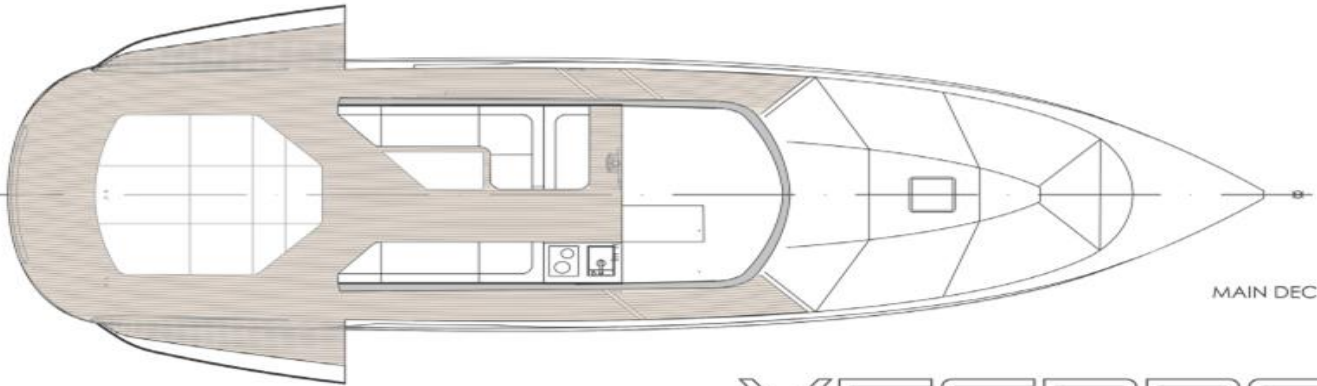

BEAM: 4.60M

MAX SPEED: 56 KNOTS

FUEL CAPACITY: 3 200L

ENGINES: 2xMAN 8V 1200 HP

DELIVERY TIME: MAY 2023

SENTINA

PROFILE

MAIN DECK

MAIN DECK

VESPRO

MAIN DECK

MAIN DECK

Sailing Plus

MEGAYACHTS

Yachting Services since 1982

Sailing Plus